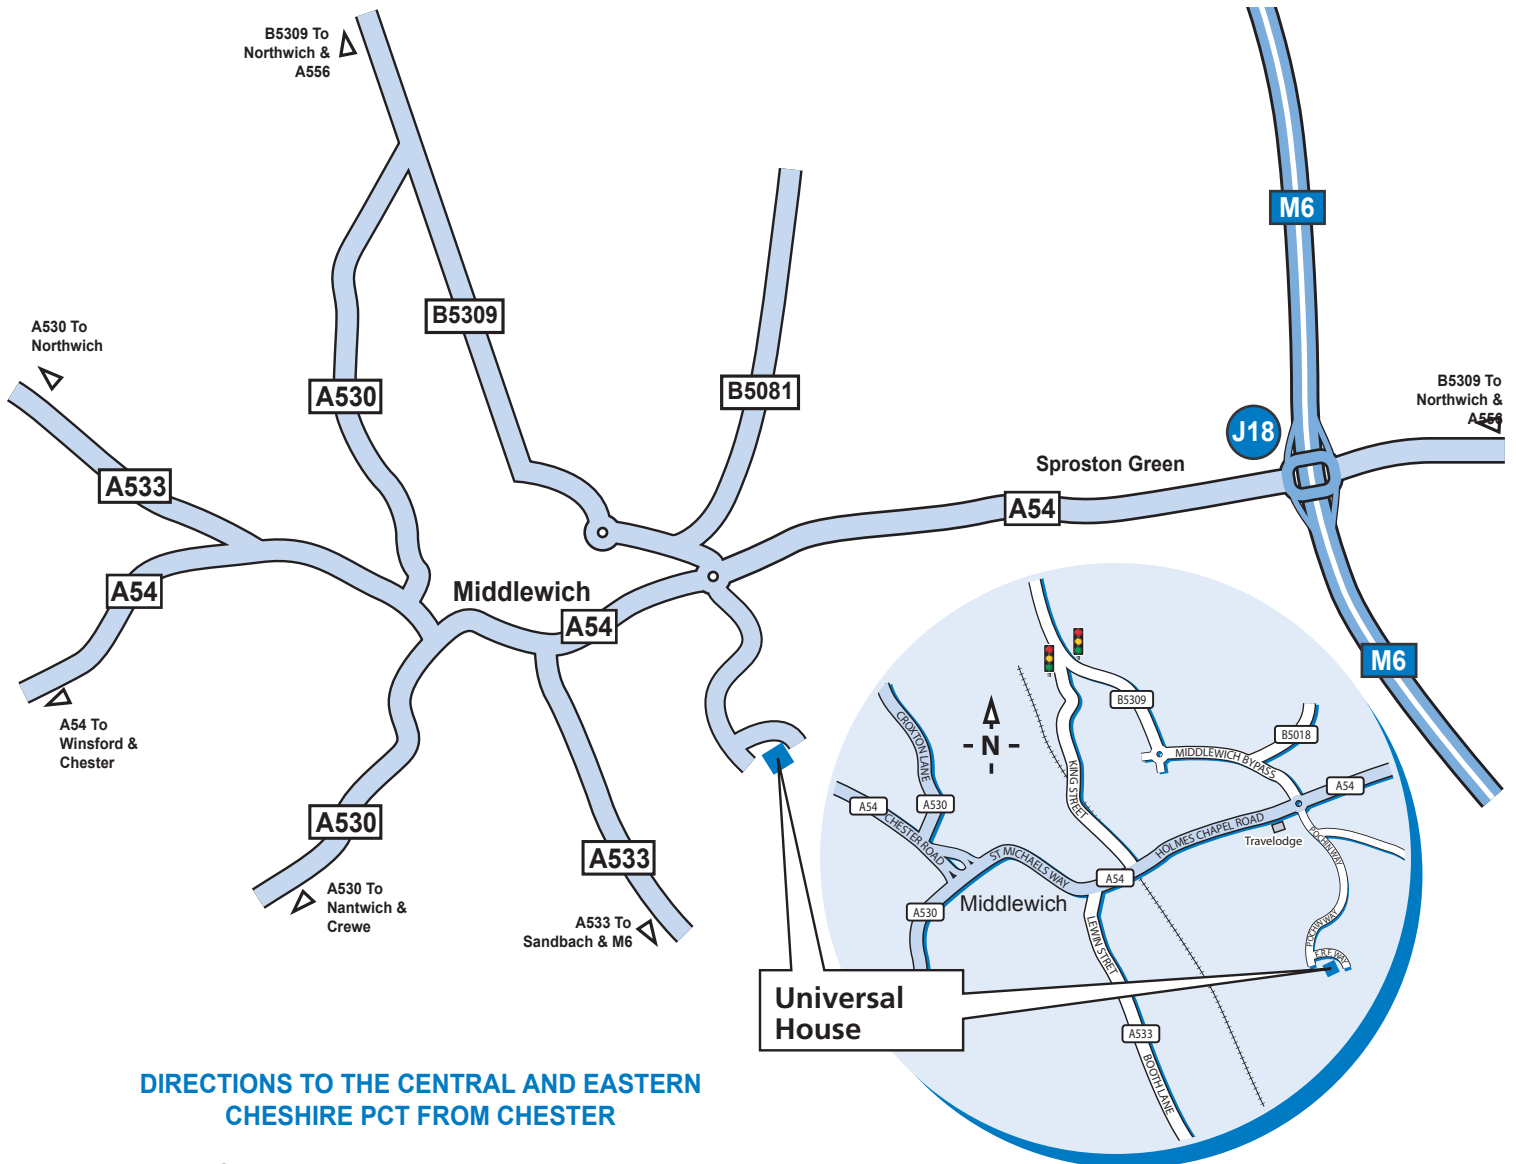

Directions to Universal House, Middlewich

DIRECTIONS TO THE CENTRAL AND EASTERN CHESHIRE PCT FROM CHESTER

- 1 Leave Chester on the A51 towards Tarvin.
- 2 When you reach Tarvin, at the roundabout take the first exit onto the A54.
- 3 Continue on the A54 for approximately 16 miles.
- 4 Continue through Winsford and Wharton on the A54.
- 5 Continue through Middlewich on the A54.
- 6 Head past the Travel Lodge on the right.
- 7 At the roundabout turn right (3rd exit).
- 8 Follow Pochin Way around to the right then around to the left.
- 9 Turn left onto E.R.F Way.
- 10 Our offices are on the right.

DIRECTIONS TO THE CENTRAL AND EASTERN CHESHIRE PCT FROM THE M6 JUNCTION 18

- 1 Exit the M6 at junction 18 onto the A54 towards Middlewich.
- 2 At the first roundabout, take the 1st exit (left) onto Pochin Way.
- 3 Follow Pochin Way around to the right then around to the left.
- 4 Turn left onto E.R.F Way.
- 5 Our offices are on the right.

Universal House,
ERF Way, off Pochin Way,
Middlewich, Cheshire CW10 0QJ
(For sat navs please use CW10 0TN)